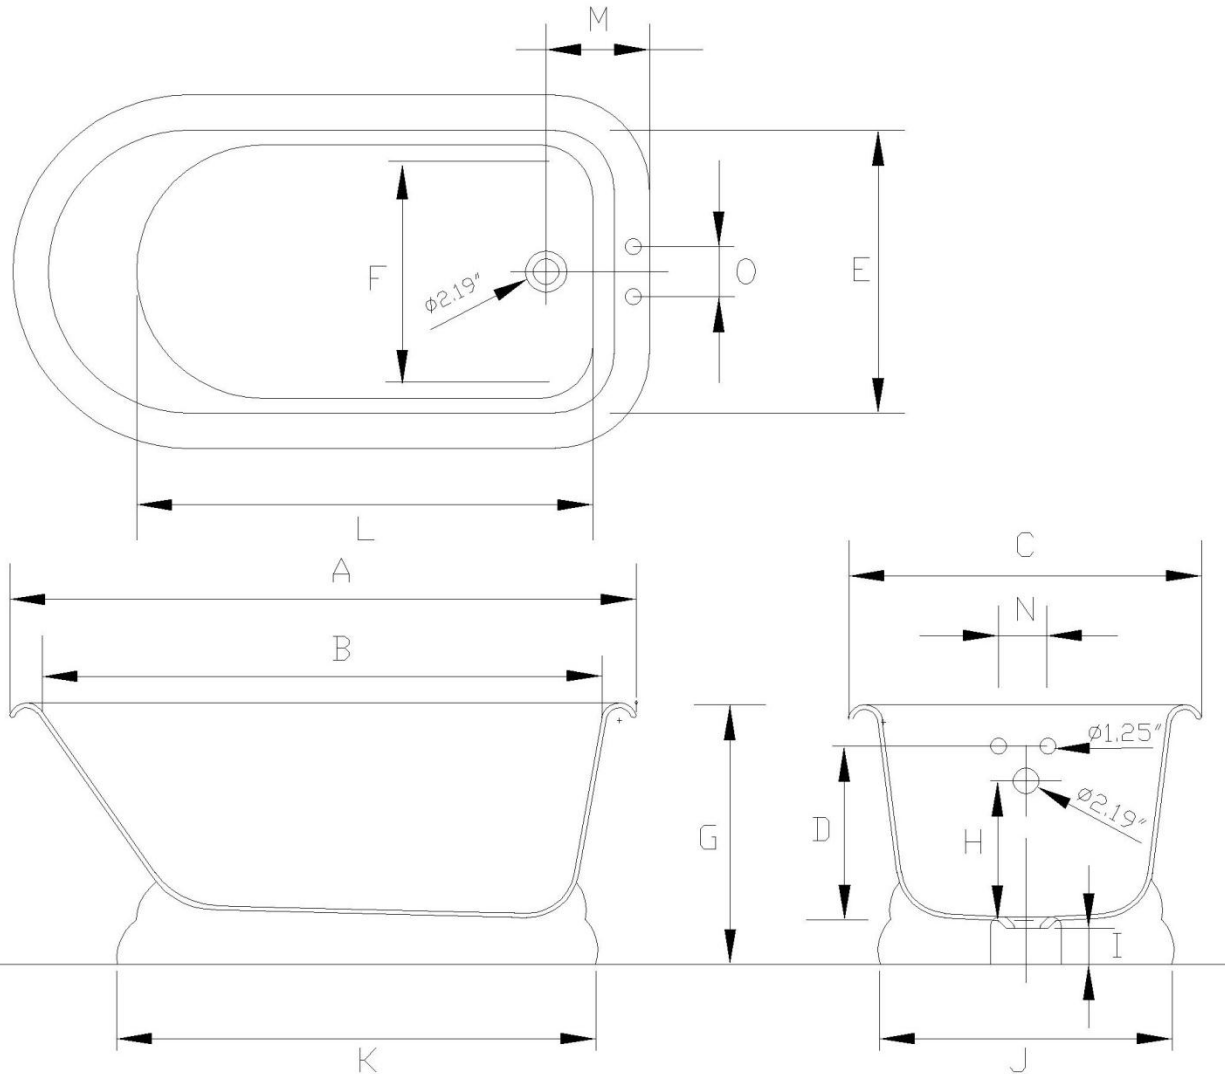

Tub Specifications – Cast Iron Traditional Tub with Pedestal

	A	B	C	D	E	F	G	H	I	J	K	L	M	N	O	VOL	WGHT
P1028	60 1/2"	54"	30"	18"	24"	17"	24"	13"	5 1/2"	22 1/2"	42 1/2"	37"	11"	3 3/8"	∕	36	460 LB
P1029	60 1/2"	54"	30"	∕	24"	17"	24"	15 1/2"	5 1/2"	22 1/2"	42 1/2"	37"	11"	∕	∕	41	460 LB
P1030	60 1/2"	54"	30"	∕	24"	17"	24"	15 1/2"	5 1/2"	22 1/2"	42 1/2"	37"	11"	∕	7"	41	460 LB