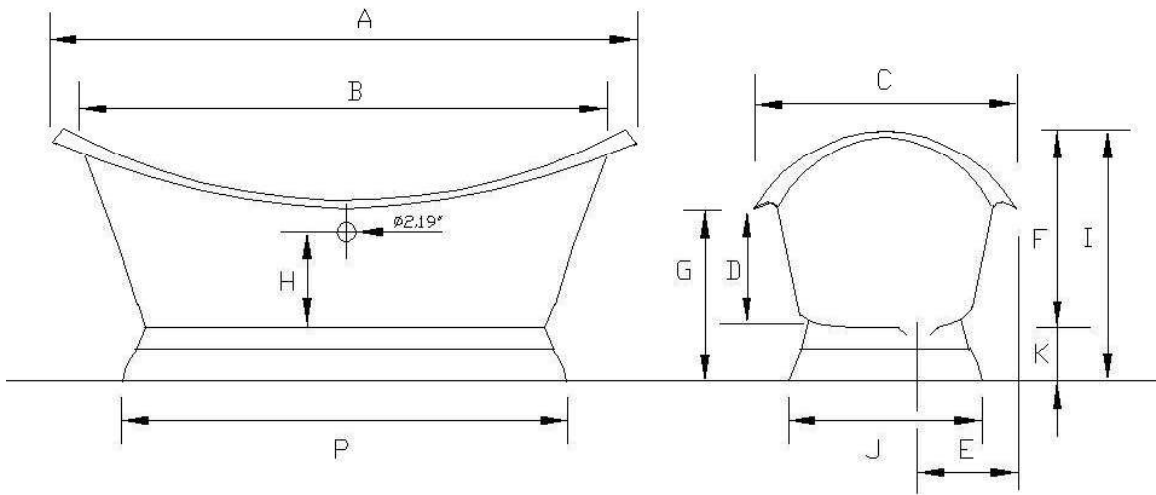

Strom Plumbing

BY

Sign of the Crab

Ph: (916) 638-2722 / Fax: (916) 638-2725

Tub Specifications – Cast Iron Double Ended Crescent Tub on Pedestal

	A	B	C	D	E	F	G	H	I	J	K	L	M	N	O	P	VOL	WGHT
P0883	72"	66"	31.5"	15"	12"	26.2"	21.5"	12.5"	30"	22"	7.5"	34.6"	24"	15"	7"	43.5"	68 GAL	506 LBS
P0884	72"	66"	31.5"	15"	12"	26.2"	21.5"	12.5"	30"	22"	7.5"	34.6"	24"	15"		43.5"	68 GAL	506 LBS