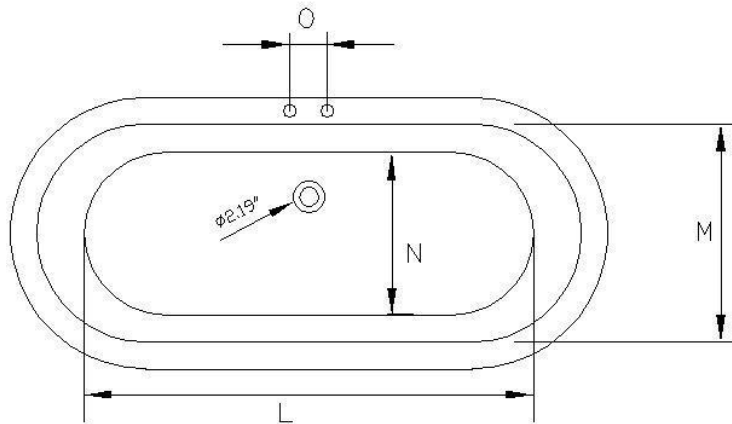

Strom Plumbing

BY

Sign of the Crab

Ph: (916) 638-2722 / Fax: (916) 638-2725

Tub Specifications – Cast Iron Double Ended Crescent Tub on Pedestal

	A	B	C	D	E	F	G	H	I	J	K	L	M	N	O	P	VOL	WGHT
P0883	72"	66"	31.5"	15"	12"	26.2"	21.5"	12.5"	30"	22"	7.5"	34.6"	24"	15"	7"	43.5"	68 GAL	506 LBS
P0884	72"	66"	31.5"	15"	12"	26.2"	21.5"	12.5"	30"	22"	7.5"	34.6"	24"	15"		43.5"	68 GAL	506 LBS