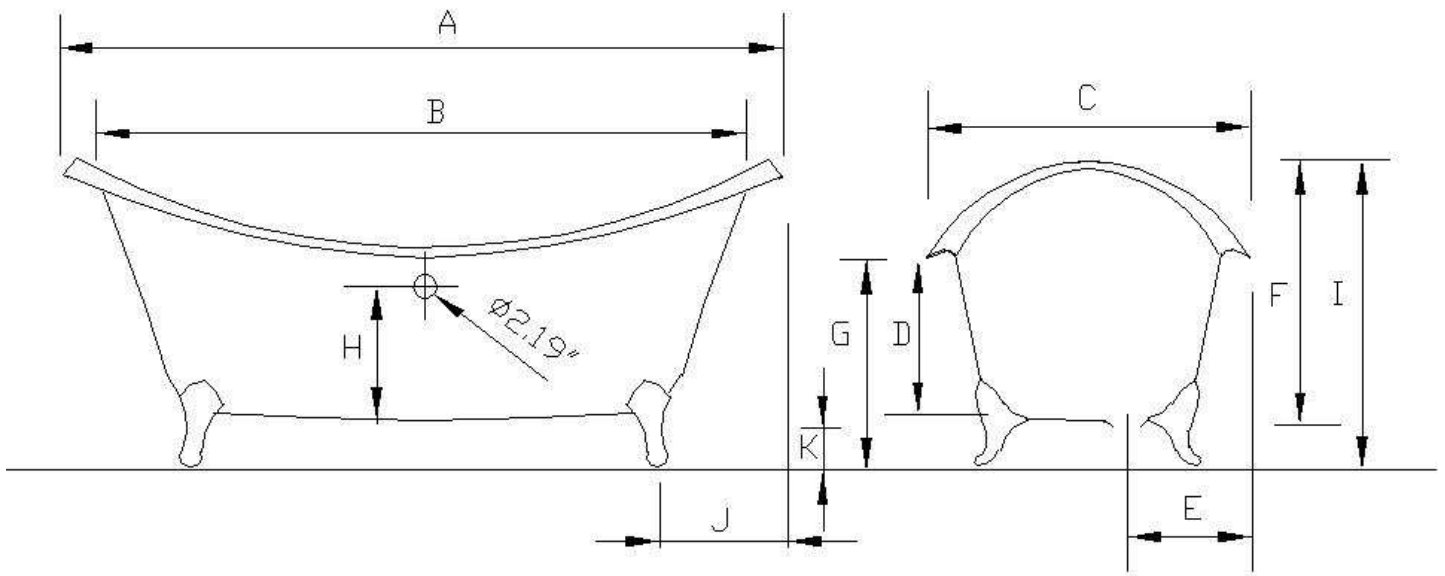

Tub Specifications – Cast Iron Double Ended Crescent Tub on Legs

	A	B	C	D	E	F	G	H	I	J	K	L	M	N	O	VOL	WGHT
P0767	72"	66"	31.5"	16.5"	12"	25.7"	21 1/2"	13.7"	29.5"	20.75"	5.3"	34.6"	24"	15"	7"	68" GAL	418 LBS
P0770	72"	66"	31.5"	16.5"	12"	25.7"	21 1/2"	13.7"	29.5"	20.75"	5.3"	34.6"	24"	15"		68" GAL	462 LBS
P0784	72"	66"	31.5"	16.5"	12"	25.7"	21 1/2"	13.7"	29.5"	20.75"	5.3"	34.6"	24"	15"	7"	68" GAL	418 LBS
P0785	72"	66"	31.5"	16.5"	12"	25.7"	21 1/2"	13.7"	29.5"	20.75"	5.3"	34.6"	24"	15"		68" GAL	462 LBS