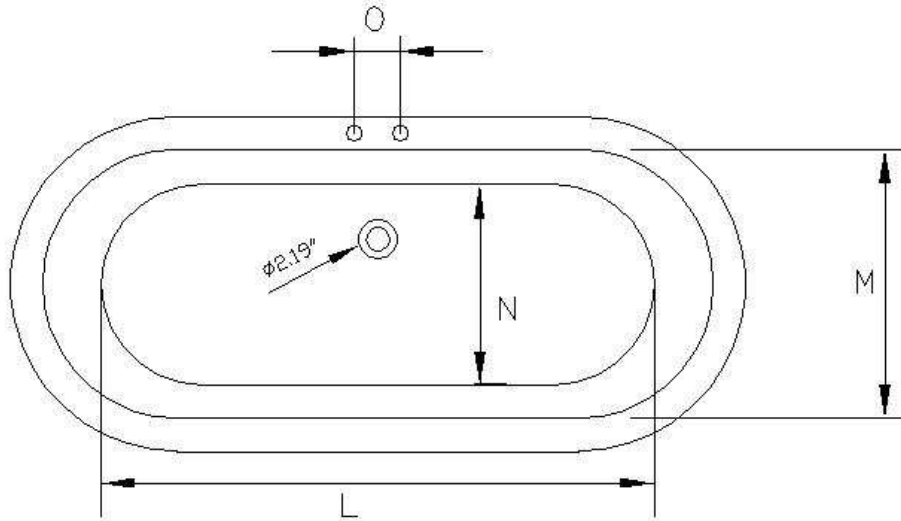

Tub Specifications – Cast Iron Double Ended Crescent Tub on Legs

	A	B	C	D	E	F	G	H	I	J	K	L	M	N	O	VOL	WGHT
P0767	72"	66"	31.5"	16.5"	12"	25.7"	21 1/2"	13.7"	29.5"	20.75"	5.3"	34.6"	24"	15"	7"	68" GAL	418 LBS
P0770	72"	66"	31.5"	16.5"	12"	25.7"	21 1/2"	13.7"	29.5"	20.75"	5.3"	34.6"	24"	15"		68" GAL	462 LBS
P0784	72"	66"	31.5"	16.5"	12"	25.7"	21 1/2"	13.7"	29.5"	20.75"	5.3"	34.6"	24"	15"	7"	68" GAL	418 LBS
P0785	72"	66"	31.5"	16.5"	12"	25.7"	21 1/2"	13.7"	29.5"	20.75"	5.3"	34.6"	24"	15"		68" GAL	462 LBS