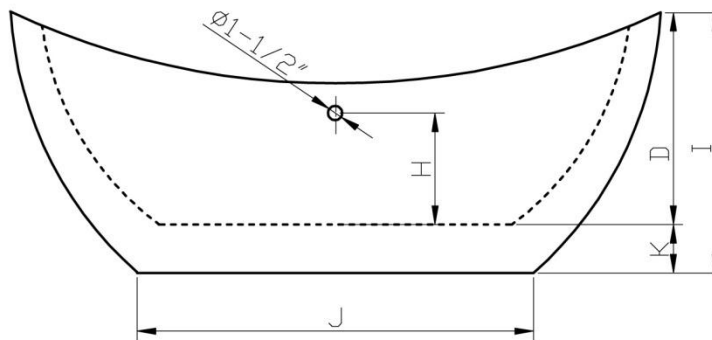

### Tub Specifications –P1036 Acrylic Soaking Tub without Legs

	A	B	C	D	E	F	G	H	I	J	K	L	M	VOL/GAL	WGHT
P1036	65"	58 1/4"	30 3/4"	21"	15 1/2"	21 1/4"	19"	11 1/2"	20 1/2" / 26 1/4"	37 3/4"	4 3/4"	37 1/2"	24"	31	90 LB

We recommend the drain on the floor being roughed-in within an 6" arc of the drain hole on the tub. This will allow the flex hose an offset to drain properly. Please use a bead of silicone around the base of the tub to provide a seal between the tub and the floor, and to prevent the tub from moving.