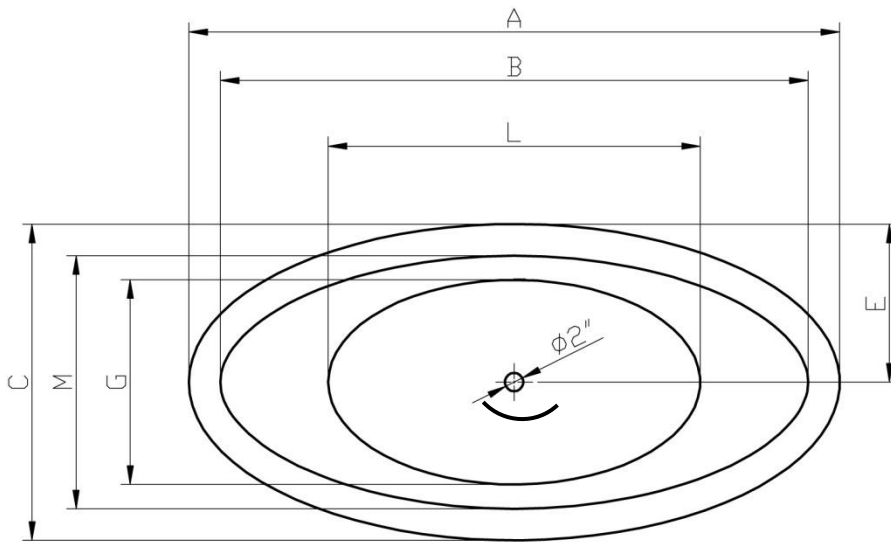

### Tub Specifications –P1036 Acrylic Soaking Tub without Legs

	A	B	C	D	E	F	G	H	I	J	K	L	M	VOL/GAL	WGHT
P1036	65"	58 1/4"	30 3/4"	21"	15 1/2"	21 1/4"	19"	11 1/2"	20 1/2" / 26 1/4"	37 3/4"	4 3/4"	37 1/2"	24"	31	90 LB

We recommend the drain on the floor being roughed-in within an 6" arc of the drain hole on the tub. This will allow the flex hose an offset to drain properly. Please use a bead of silicone around the base of the tub to provide a seal between the tub and the floor, and to prevent the tub from moving.