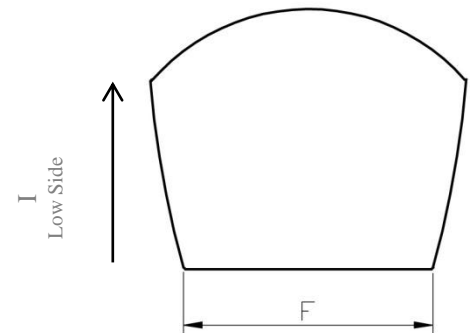

### Tub Specifications –P1036 Acrylic Soaking Tub without Legs

	A	B	C	D	E	F	G	H	I	J	K	L	M	VOL/GAL	WGHT
P1036	65"	58 1/4"	30 3/4"	21"	15 1/2"	21 1/4"	19"	11 1/2"	20 1/2" / 26 1/4"	37 3/4"	4 3/4"	37 1/2"	24"	31	90 LB

We recommend the drain on the floor being roughed-in within an 6" arc of the drain hole on the tub. This will allow the flex hose an offset to drain properly. Please use a bead of silicone around the base of the tub to provide a seal between the tub and the floor, and to prevent the tub from moving.