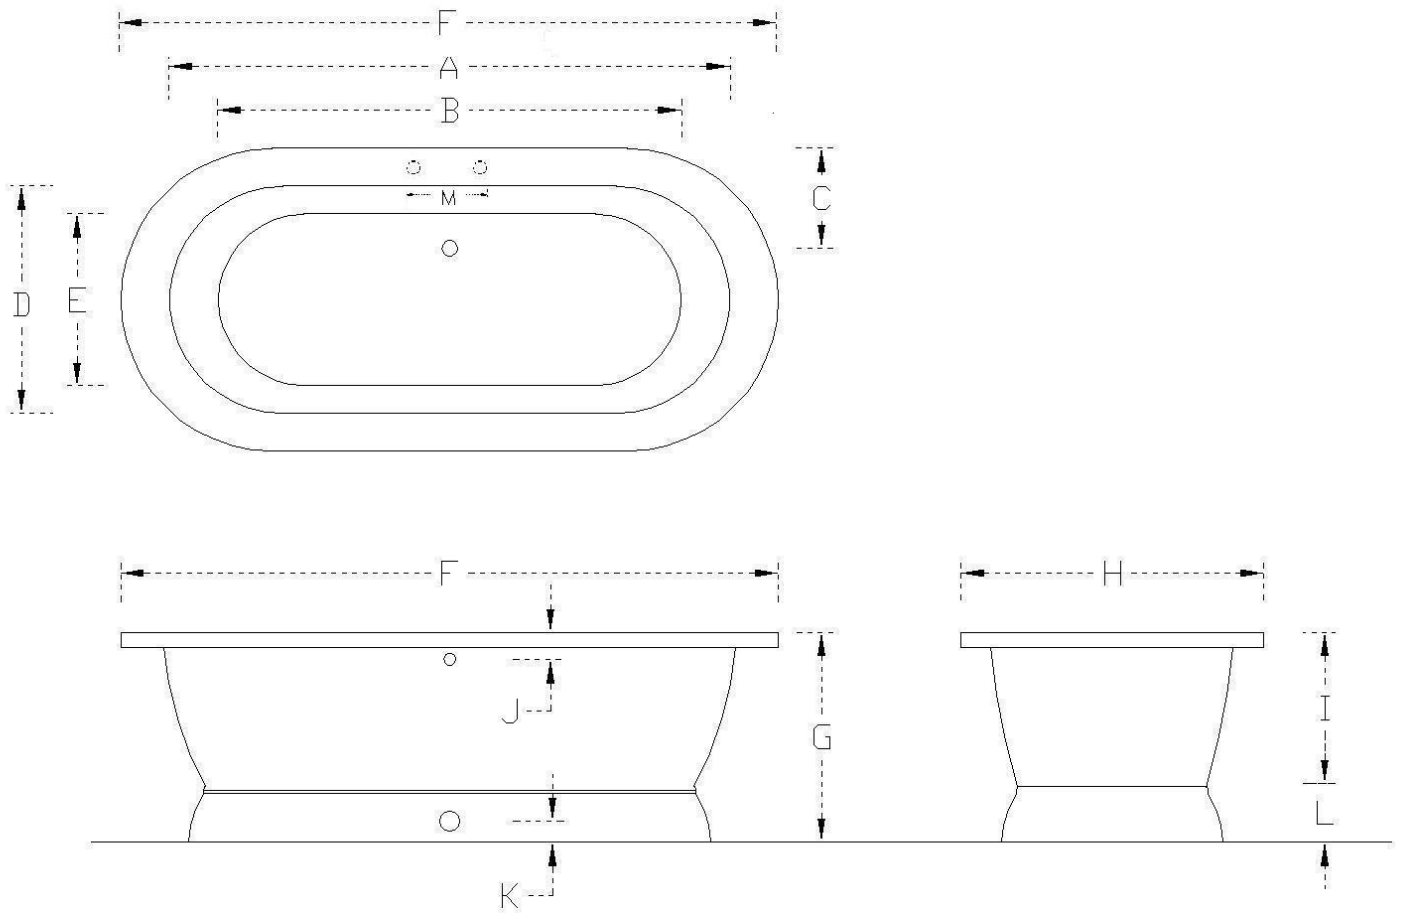

Tub Specifications – Acrylic Dual on Pedestal Tub

	A	B	C	D	E	F	G	H	I	J	K	L	M	VOL	WGHT
P0772	65"	53.1"	11.4"	26"	19.7"	75.2"	23.6"	34.6"	17.3"	3.1"	4.5"	6.3"	7"	57GAL	134LB
P0773	65"	53.1"	11.4"	26"	19.7"	75.2"	23.6"	34.6"	17.3"	3.1"	4.5"	6.3"	7"	57GAL	134LB
P0775	50"	39.4"	11.4"	26"	19.7"	60.2"	23.6"	34.6"	17.3"	3.1"	4.5"	6.3"	7"	43GAL	110LB
P0776	50"	39.4"	11.4"	26"	19.7"	60.2"	23.6"	34.6"	17.3"	3.1"	4.5"	6.3"	7"	43GAL	110LB