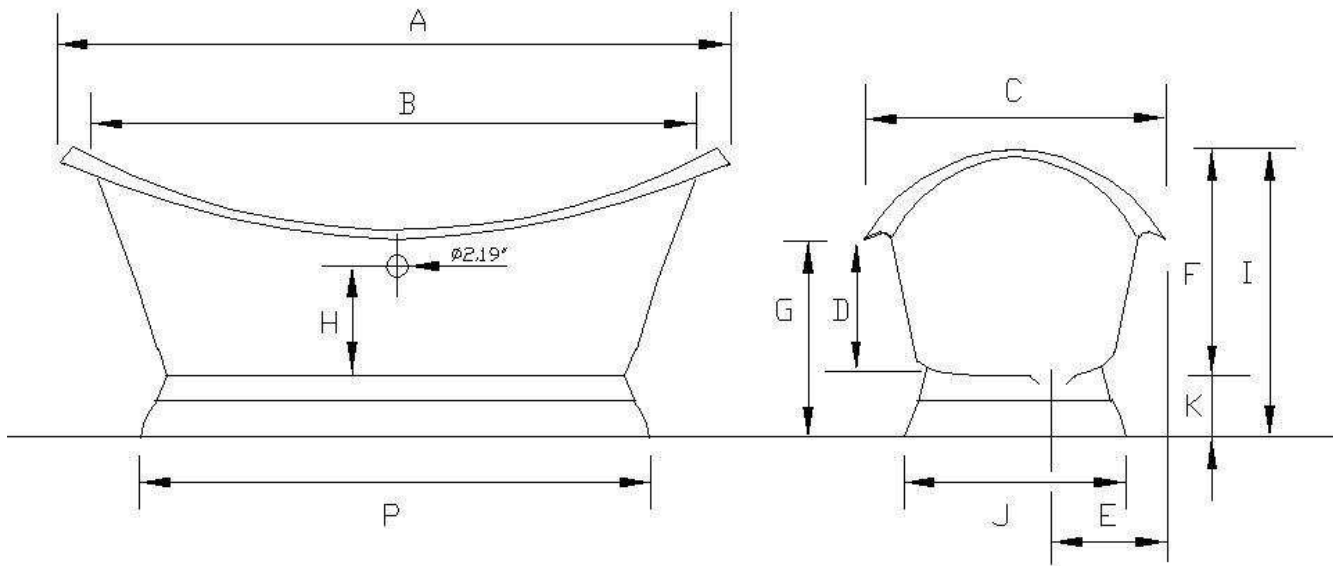

Tub Specifications – Acrylic Double Ended Crescent Tub on Pedestal

	A	B	C	D	E	F	G	H	I	J	K	L	M	N	O	P	VOL	WGHT
P0997	72"	66"	31.5"	15"	12"	26.2"	21.5"	12.5"	30"	22"	7.5"	34.6"	24"	15"	7"	43.5"	68 GAL	216/378
P0998	72"	66"	31.5"	15"	12"	26.2"	21.5"	12.5"	30"	22"	7.5"	34.6"	24"	15"	7"	43.5"	68 GAL	216/378