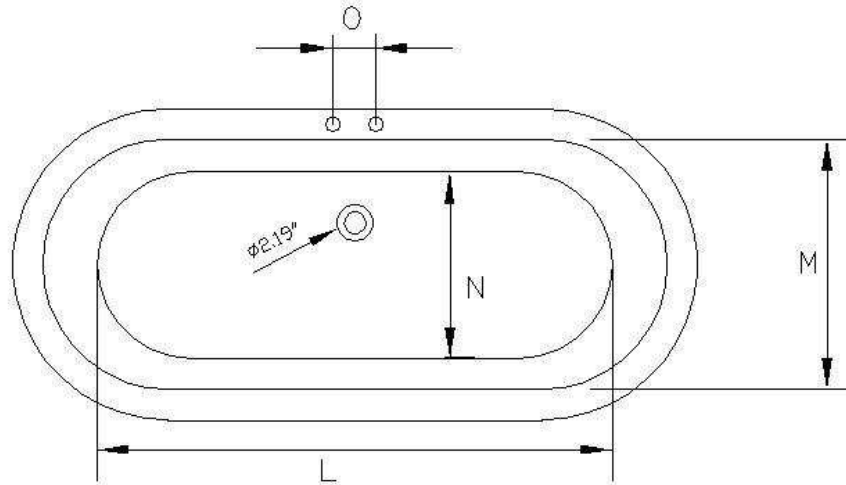

Tub Specifications – Acrylic Double Ended Crescent Tub on Pedestal

	A	B	C	D	E	F	G	H	I	J	K	L	M	N	O	P	VOL	WGHT
P0997	72"	66"	31.5"	15"	12"	26.2"	21.5"	12.5"	30"	22"	7.5"	34.6"	24"	15"	7"	43.5"	68 GAL	216/378
P0998	72"	66"	31.5"	15"	12"	26.2"	21.5"	12.5"	30"	22"	7.5"	34.6"	24"	15"	7"	43.5"	68 GAL	216/378