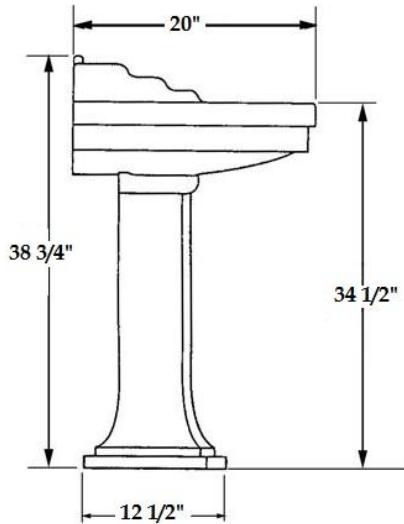

#### Item #P1052 Pedestal Sink

Sink Bowl Depth:  
Total depth: 6 3/4"  
To fill line: 5 1/2"

Sink weight = 112 lbs

**SIGN OF THE CRAB, LLC**