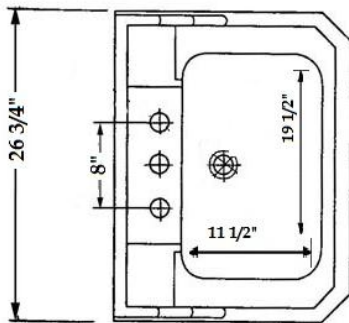

#### Item #P1052 Pedestal Sink

Sink Bowl Depth:  
Total depth: 6 3/4"  
To fill line: 5 1/2"

Sink weight = 112 lbs

**SIGN OF THE CRAB, LLC**