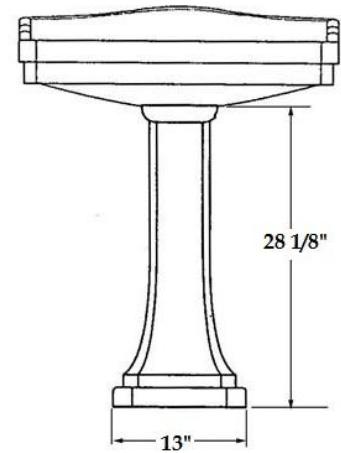

#### Item #P1052 Pedestal Sink

Sink Bowl Depth:  
Total depth: 6 3/4"  
To fill line: 5 1/2"

Sink weight = 112 lbs

**SIGN OF THE CRAB, LLC**