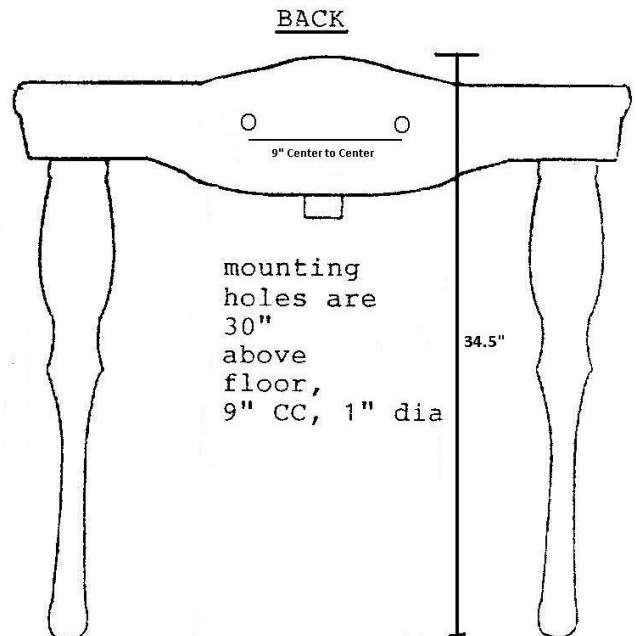

#### Item #P0710 Console Sink

Bowl Depth - 6"  
Fill Line - 4 3/4"

mounting holes are 30" above floor, 9" CC, 1" dia

Sink weight = approx. 130 lbs