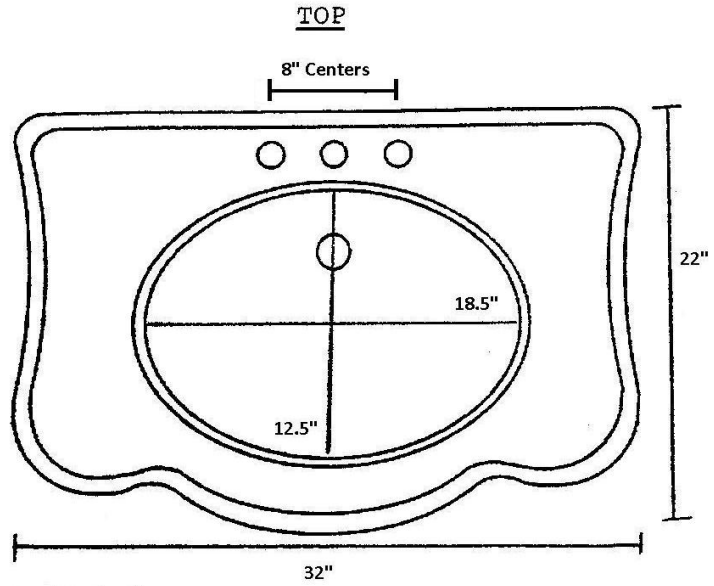

#### Item #P0710 Console Sink

Bowl Depth - 6"  
Fill Line - 4 3/4"

mounting holes are 30" above floor, 9" CC, 1" dia

Sink weight = approx. 130 lbs