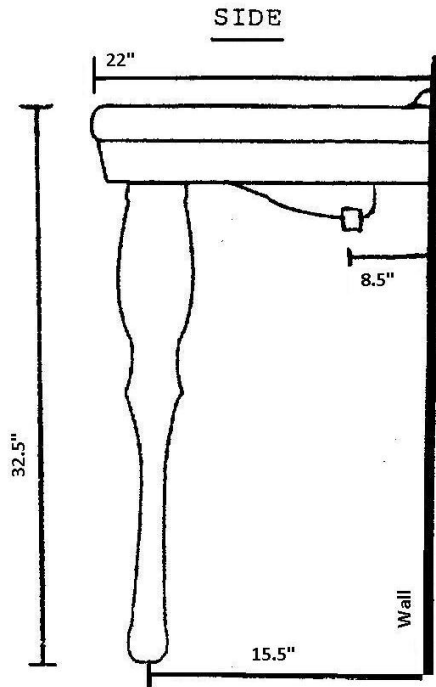

#### Item #P0710 Console Sink

Bowl Depth - 6"  
Fill Line - 4 3/4"

mounting holes are 30" above floor, 9" CC, 1" dia

Sink weight = approx. 130 lbs