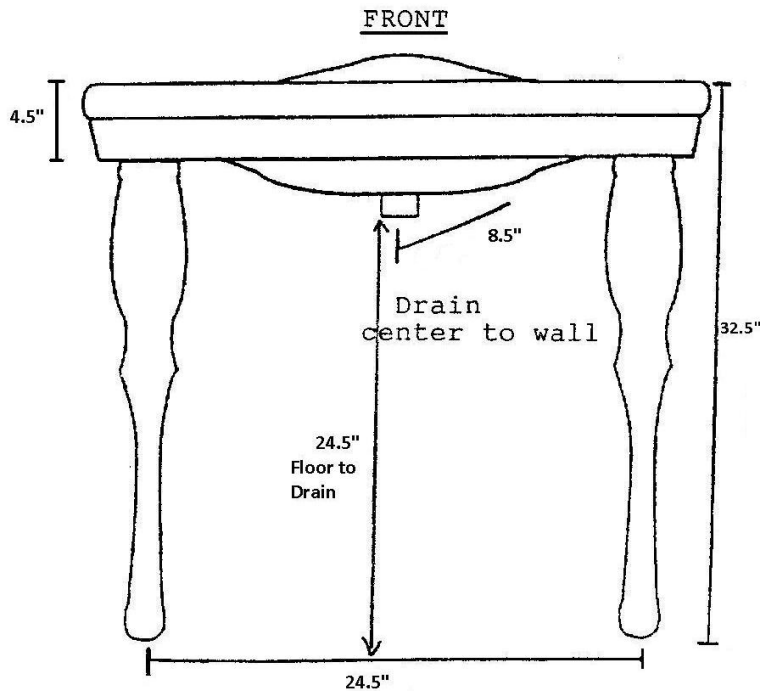

#### Item #P0710 Console Sink

Bowl Depth - 6"  
Fill Line - 4 3/4"

mounting holes are 30" above floor, 9" CC, 1" dia

Sink weight = approx. 130 lbs