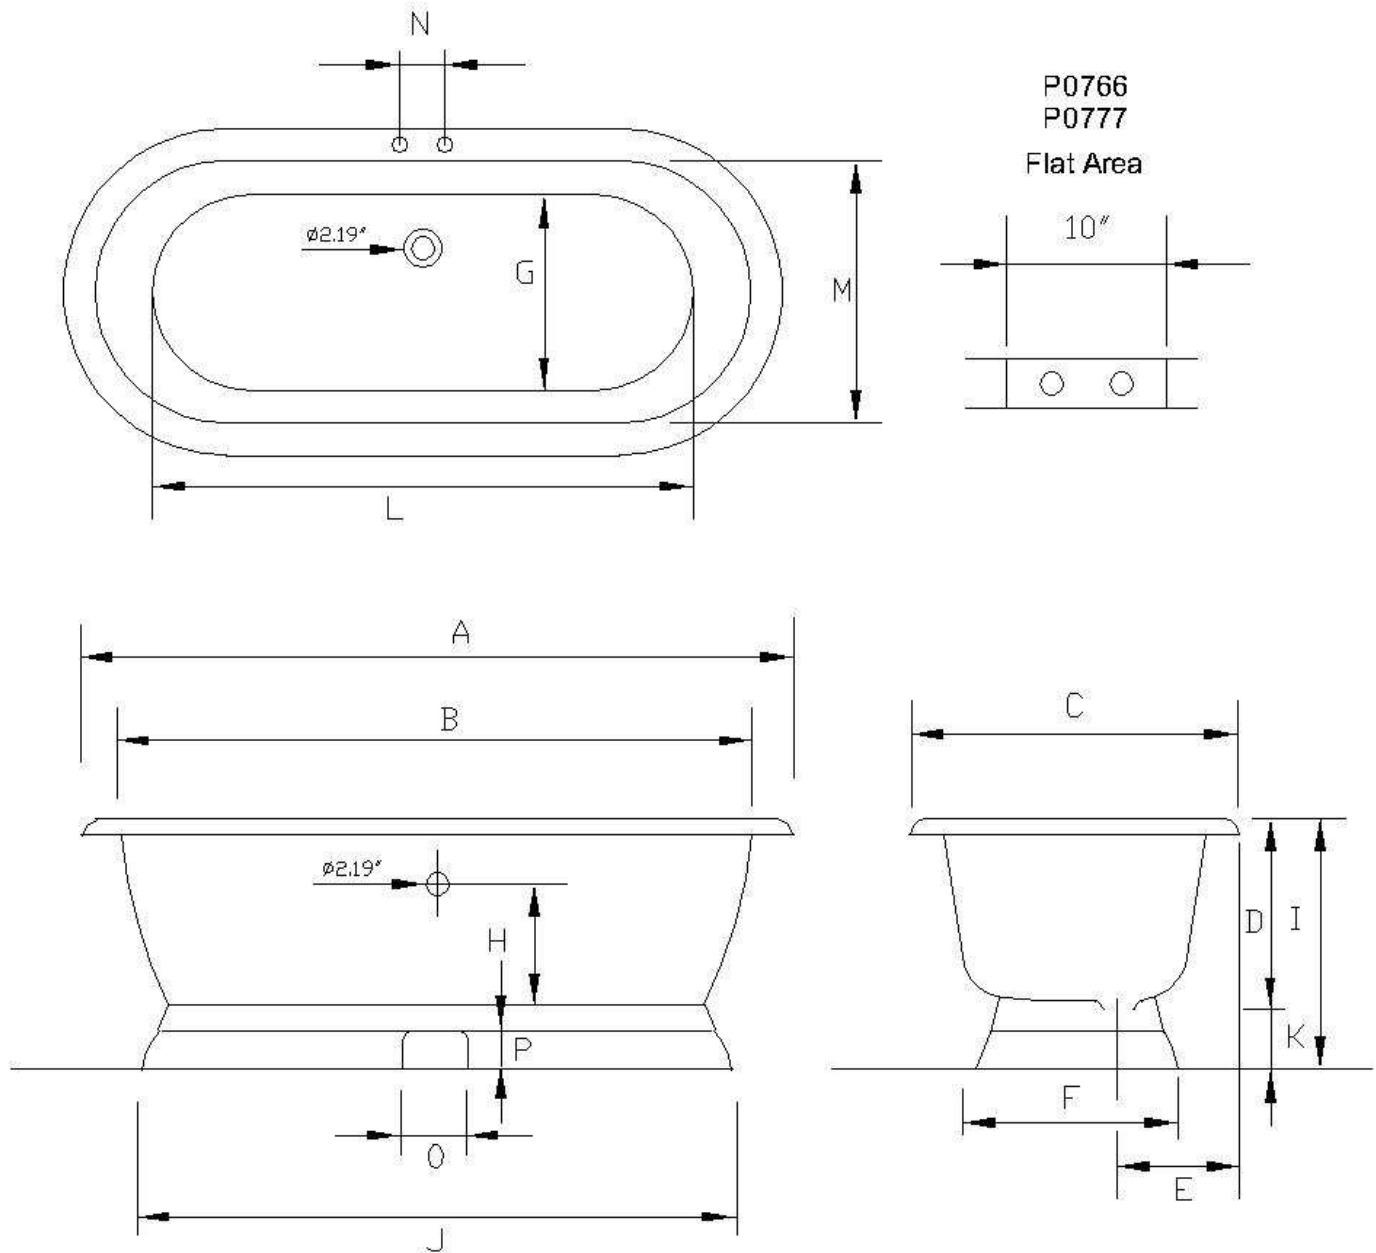

Tub Specifications – Cast Iron Dual on Pedestal

	A	B	C	D	E	F	G	H	I	J	K	L	M	N	O	P	VOL	WGHT
P0777	61.5"	54"	30.5"	18"	11"	22"	17"	17.25"	24.5"	45.5"	7.25"	41.0"	24.5"	7"	5.5"	5.0"	45 GAL	462 LBS
P0778	61.5"	54"	30.5"	18"	11"	22"	17"	17.25"	24.5"	45.5"	7.25"	41.0"	24.5"		5.5"	5.0"	45 GAL	462 LBS
P0766	66.5"	60"	30.5"	18"	11"	22"	17"	17.25"	24"	51.5"	7.25"	45.0"	24.5"	7"	5.5"	5.0"	50 GAL	475 LBS
P0769	66.5"	60"	30.5"	18"	11"	22"	17"	17.25"	24"	51.5"	7.25"	45.0"	24.5"		5.5"	5.0"	50 GAL	466 LBS