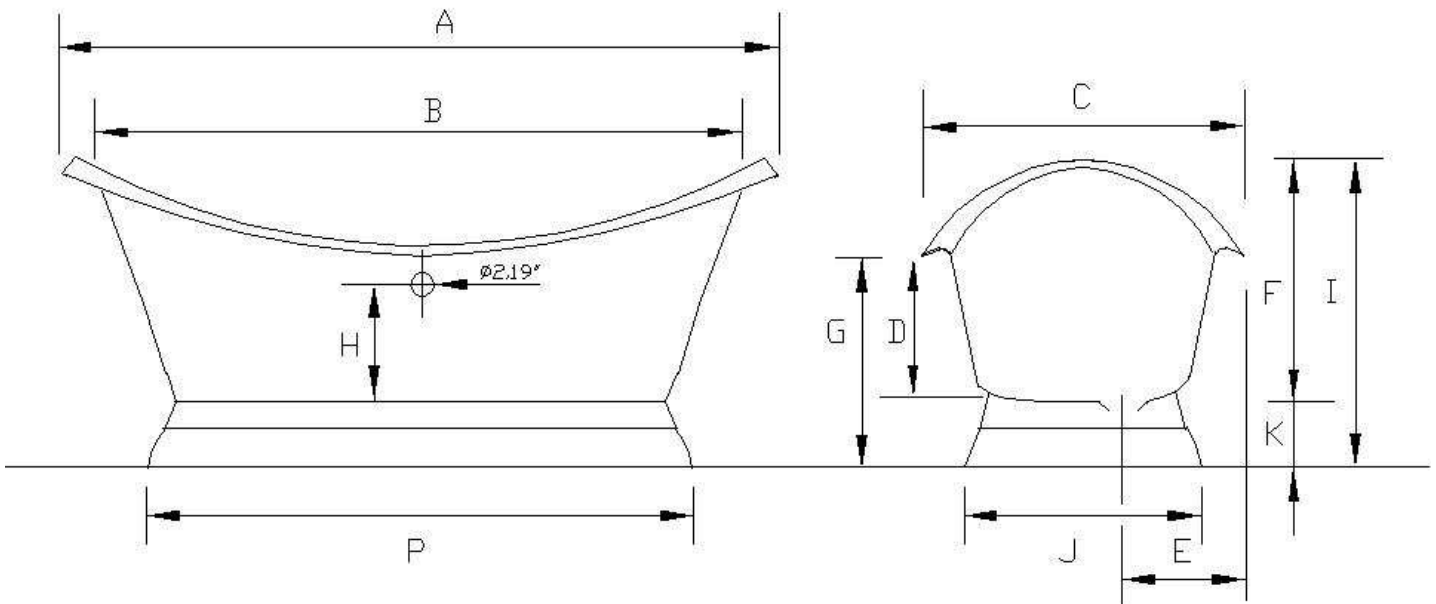

### Tub Specifications – Cast Iron Double Ended Crescent Tub on Pedestal

	A	B	C	D	E	F	G	H	I	J	K	L	M	N	O	P	VOL	WGHT
P0883	72"	66"	31.5"	15"	12"	15.25"	21 1/2"	12.5"	30"	22"	7.5"	34.6"	24"	15"	7"	43.5"	68" GAL	506 LBS
P0884	72"	66"	31.5"	15"	12"	15.25"	21 1/2"	12.5"	30"	22"	7.5"	34.6"	24"	15"	7"	43.5"	68" GAL	506 LBS