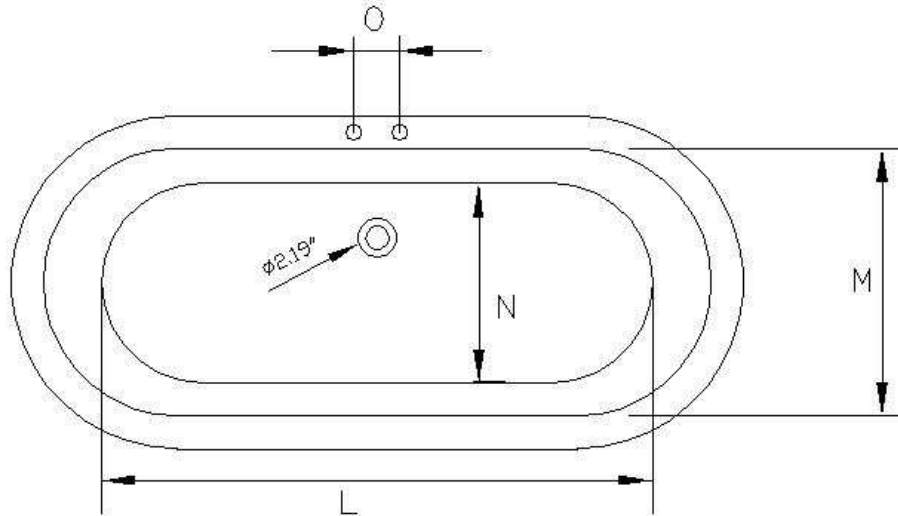

### Tub Specifications – Cast Iron Double Ended Crescent Tub on Pedestal

	A	B	C	D	E	F	G	H	I	J	K	L	M	N	O	P	VOL	WGHT
P0883	72"	66"	31.5"	15"	12"	15.25"	21 1/2"	12.5"	30"	22"	7.5"	34.6"	24"	15"	7"	43.5"	68" GAL	506 LBS
P0884	72"	66"	31.5"	15"	12"	15.25"	21 1/2"	12.5"	30"	22"	7.5"	34.6"	24"	15"	7"	43.5"	68" GAL	506 LBS