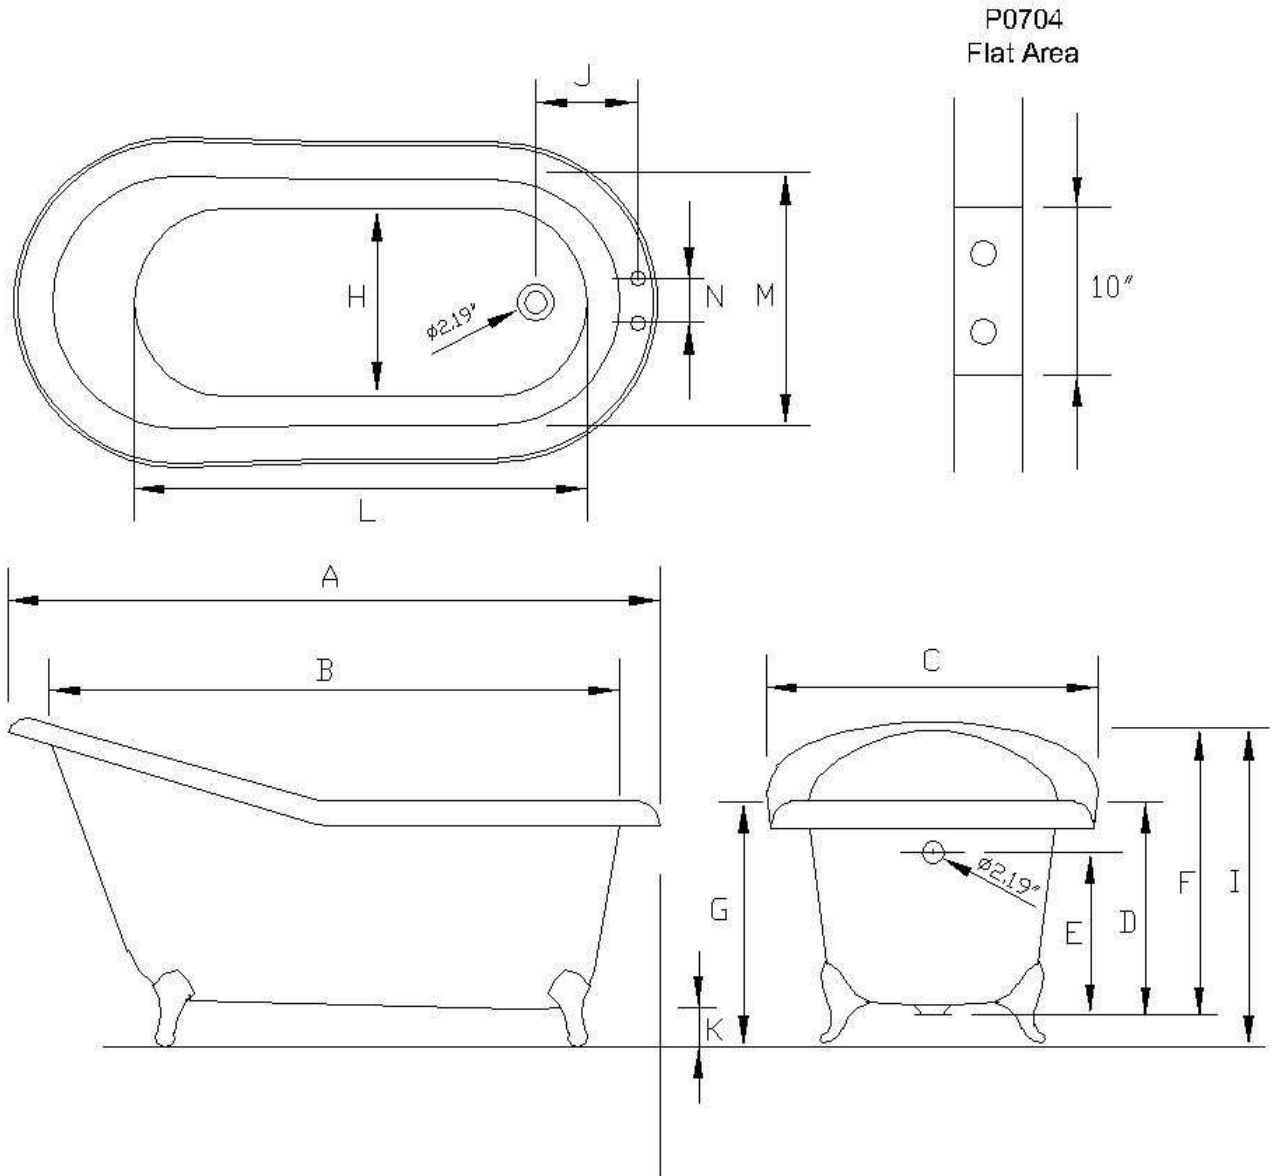

Tub Specifications – Cast Iron Slipper Tub

	A	B	C	D	E	F	G	H	I	J	K	L	M	N	VOL	WGHT
P0760	61"	54"	31"	19"	15.5"	28"	25"	15.8"	32.3"	11"	5.3"	38.5"	24.5"	7"	39" GAL	374 LBS
P0762	61"	54"	31"	18"	15.5"	28"	25"	15.8"	32.3"		5.3"	38.5"	24.5"		39" GAL	374 LBS
P0704	66.5"	60"	30"	18"	14.5"	24"	23"	17"	29"		6.3"	41.4"	24"		48" GAL	394 LBS
P0705	66.5"	60"	30"	18"	14.5"	24"	23"	17"	29"	11"	6.3"	41.4"	24"	7"	48" GAL	394 LBS